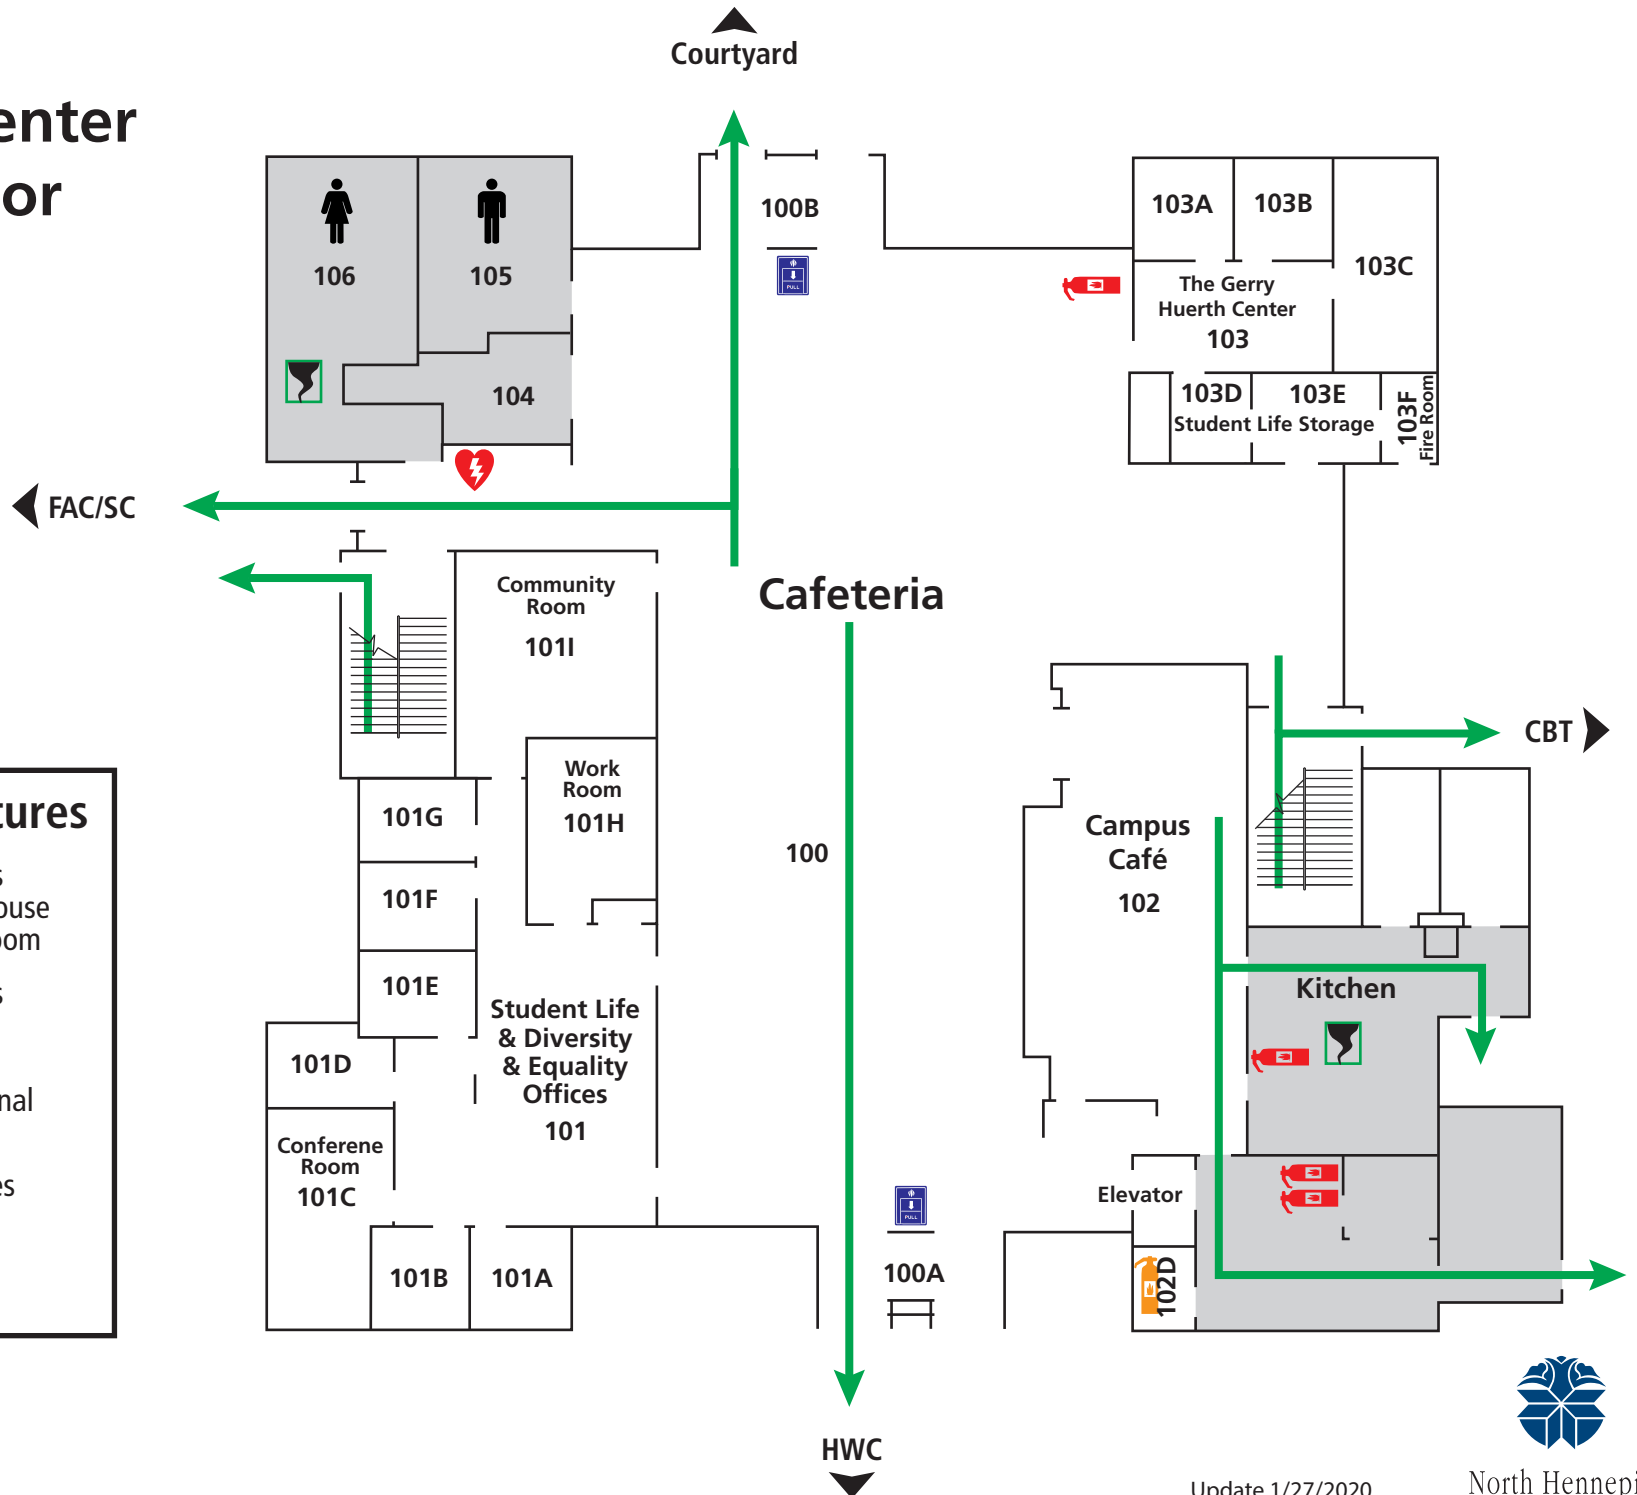

Campus Center First Floor (CC)

Emergency Features

- Fire Extinguishers Located in Penthouse or Mechanical Room
- Fire Extinguishers
- Pull Station
- Automated External Defibrillators
- Evacuation Routes
- Severe Weather Shelter Areas

EVACUATION MAP