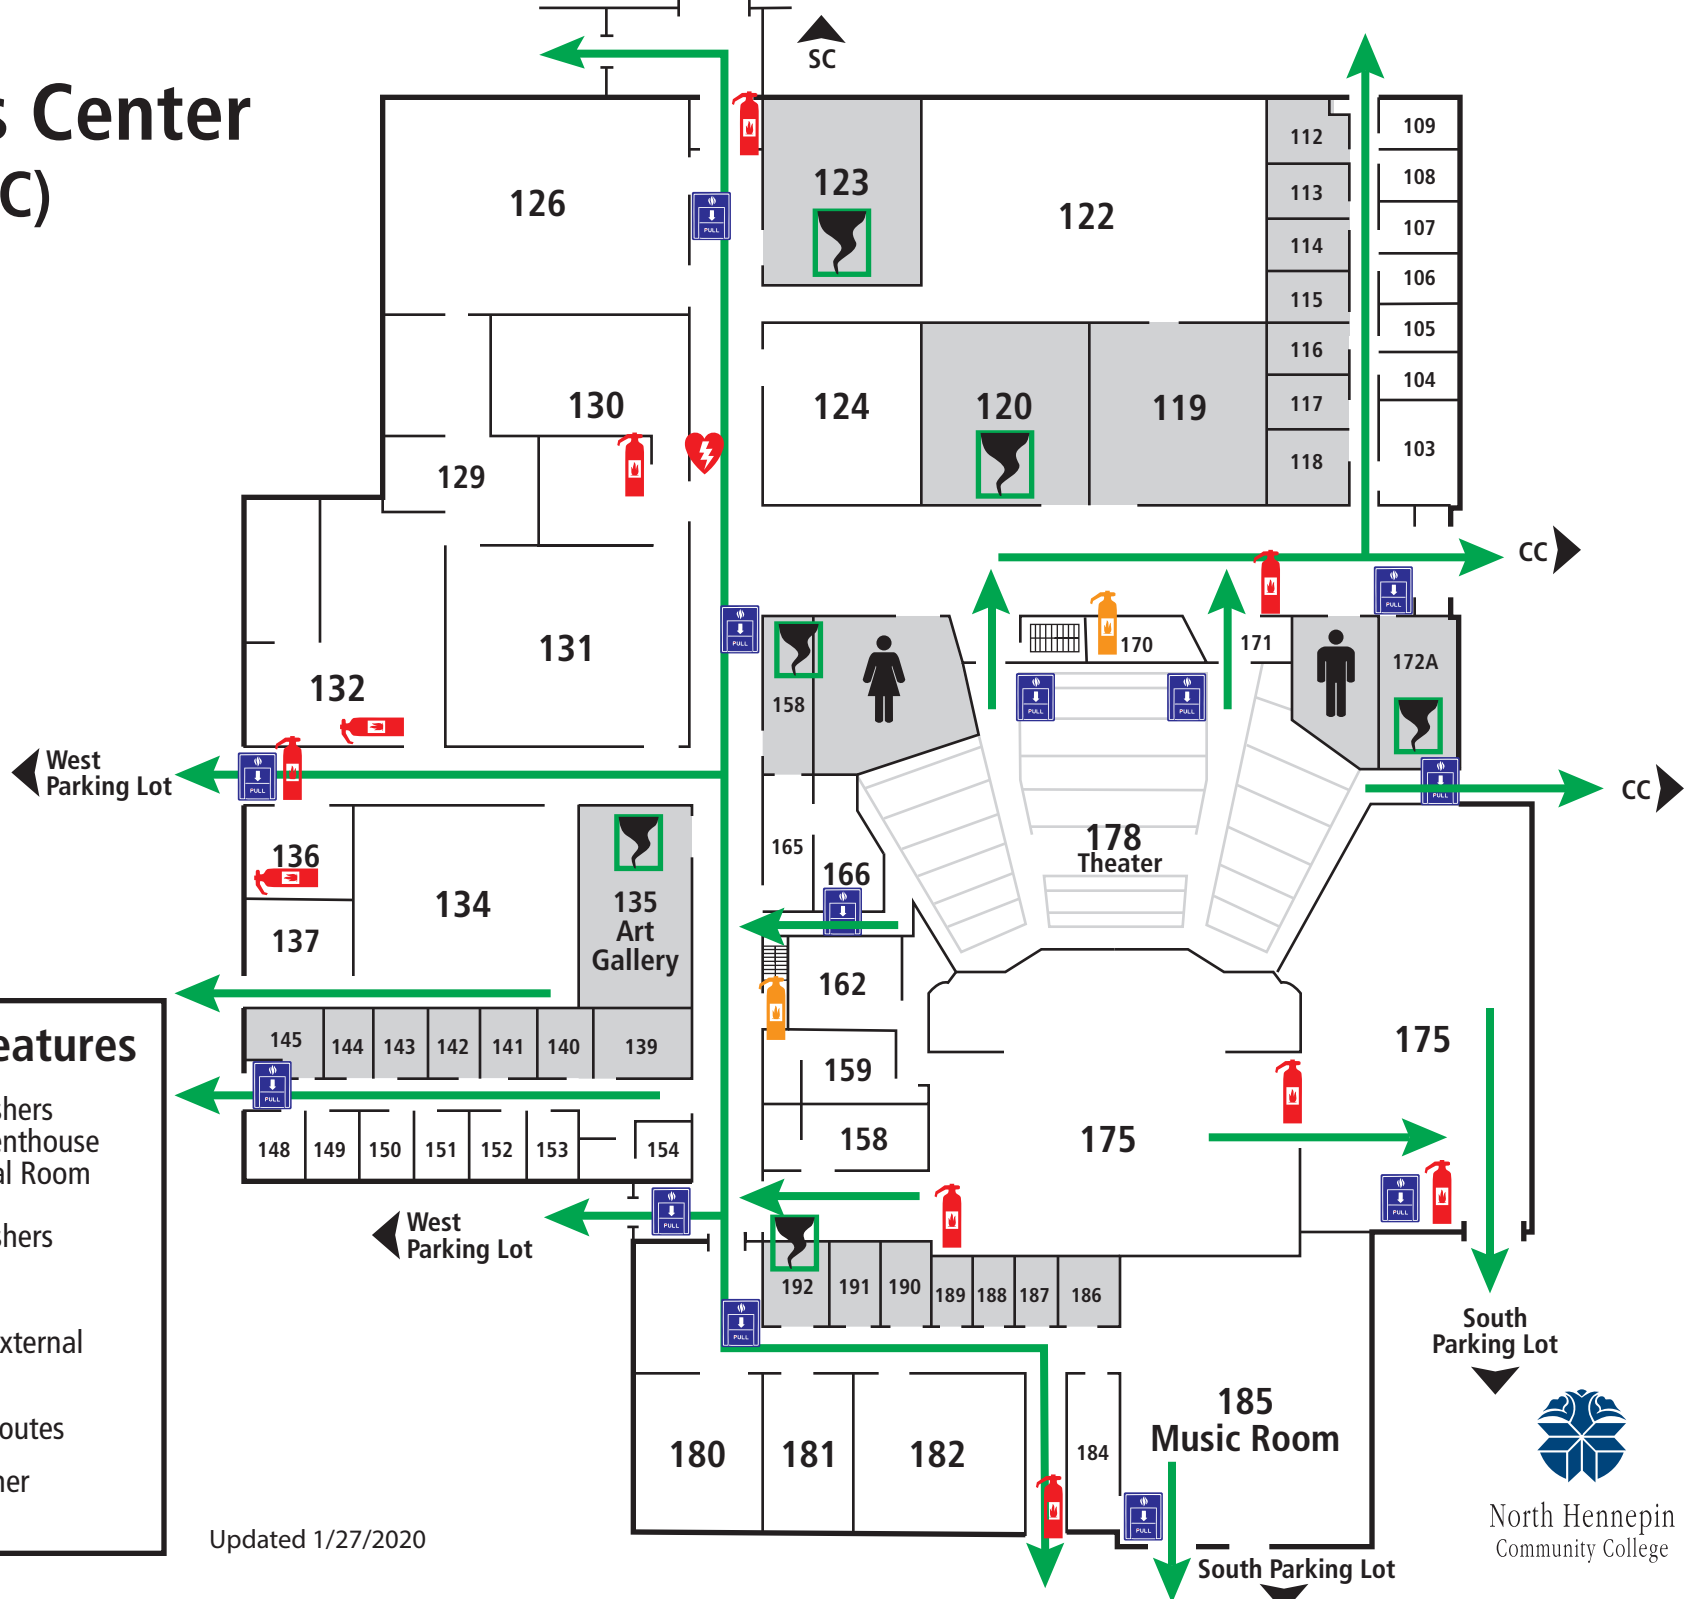

# Fine Arts Center (FAC)

### Emergency Features

-  Fire Extinguishers Located in Penthouse or Mechanical Room
-  Fire Extinguishers
-  Pull Station
-  Automated External Defibrillators
-  Evacuation Routes
-  Severe Weather Shelter Areas

Updated 1/27/2020

North Hennepin  
Community College

EVACUATION MAP